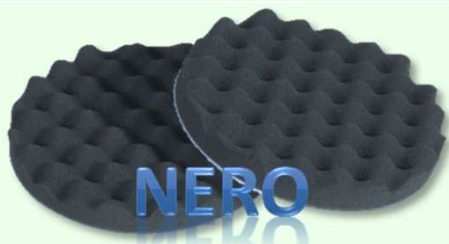

Spugna velcrata arancio dura per operazioni di lucidatura su superfici verniciate e materiali acrilici. Adatta per le paste da taglio e da finitura intermedia. La bugnatura permette di trattenere meglio la pasta lucidante e di ridurre il surriscaldamento della superficie.

Orange hard foam with velcro attachment for polishing on paints and solid surfaces. Recommended for abrasive compounds with high and medium cut rate. The waffle shape allows to better retain the abrasive compound and to reduce overheating.

Ø MM	CODICE ARTICOLO ITEM CODE	
80	SVARPB080	10
100	SVARPB100	10
130	SVARPB130	10
150	SVARPB150	10
160	SVARPB160	10
180	SVARPB180	10
200	SVARPB200	10